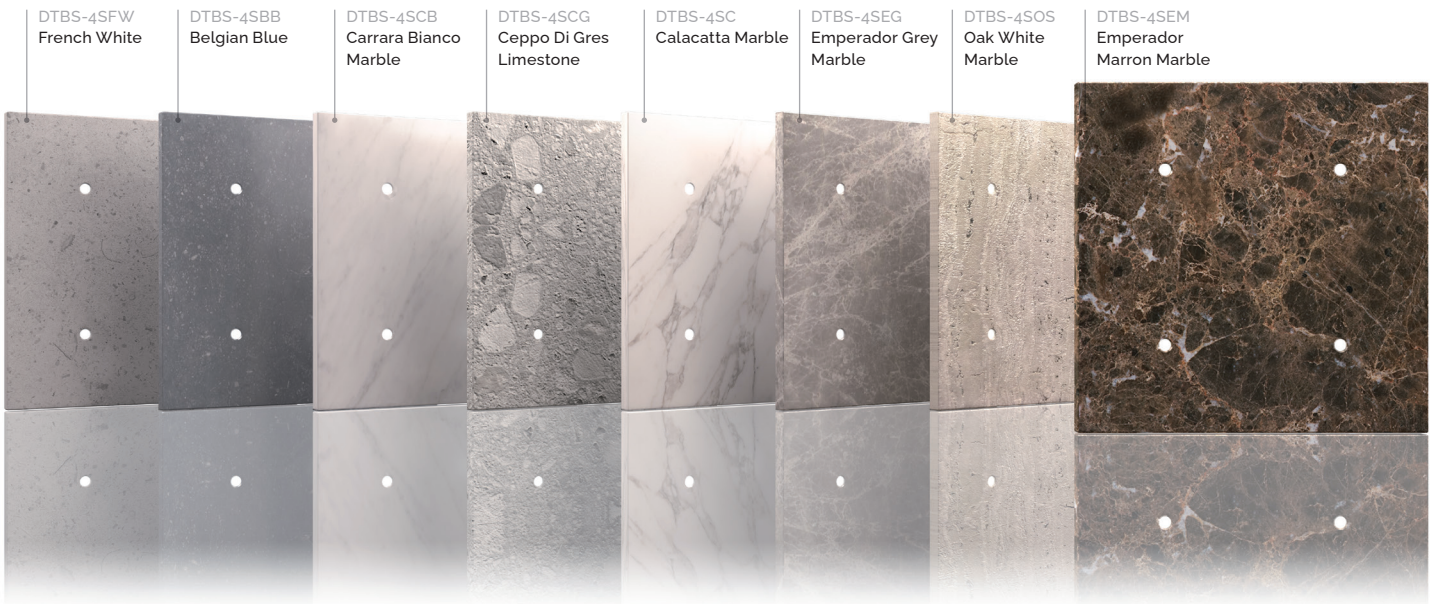

TOUCHBUTTONS

STONE