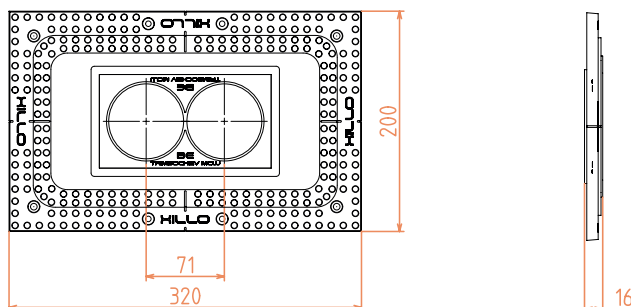

### Dimensions

**NOTE:** Use a Ø61 mm hollow wall backbox in combination with the Xillo Trimless Kits