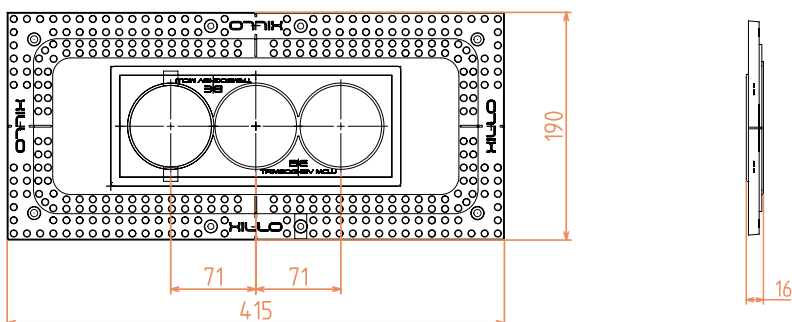

### Dimensions

**NOTE:** Use a Ø61 mm hollow wall backbox in combination with the Xillo Trimless Kits