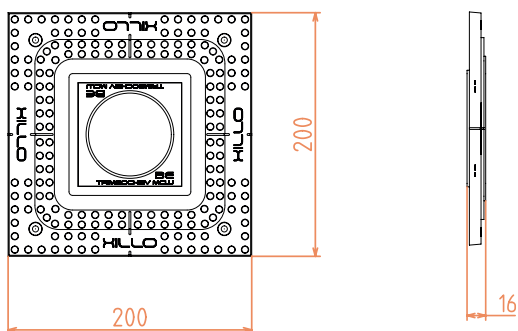

### Dimensions

**NOTE:** Use a Ø61 mm hollow wall backbox in combination with the Xillo Trimless Kits