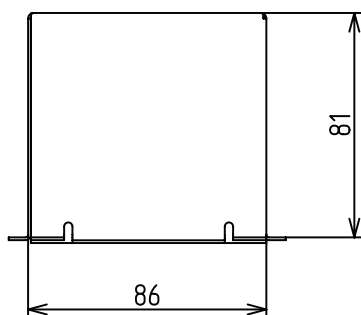

TECHNICAL DATASHEET

DT20_BW - Flus-mounted box SIP Videophone

EN

Flush - mounted box for SIP Videophone

WARRANTY | The warranty is void if the device is not correctly installed and/or connected. The damage or the defect is a result of repairs and/or changes in the device that are made by an agency or dealer (not authorised). The defect is caused because non - original and/or non - compatible accessoires were connectd, caused by fire, lightning, flooding or anaothor natural calamity or accident or the defect is caused as a result of transport. The Warranty is limited to the replacement of parts we have found to be defective. The warranty does not include shipment and transport cost nor travel and labour cost.