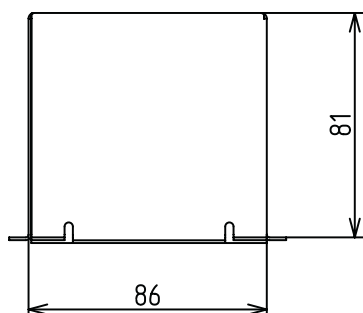

GARANTIE | La garantie est annulée si; l'appareil n'a pas été correctement installé et/ou connecté. Le dommage ou le défaut résulte de réparations et/ou de modifications apportées à l'appareil par un organisme ou un vendeur non agréé par nos soins. Le défaut est survenu parce que des accessoires qui n'étaient pas d'origine ou compatibles ont été raccordés, a été occasionné par un incendie, le foudre, une inondation ou toute autre catastrophe naturelle ou accidentelle ou a été causé par le transport. La garantie se limite au remplacement des éléments que nous avons jugés défectueux. La garantie ne comprend pas les frais de transport et d'envoi, ni les frais main-d'œuvre et de déplacement.