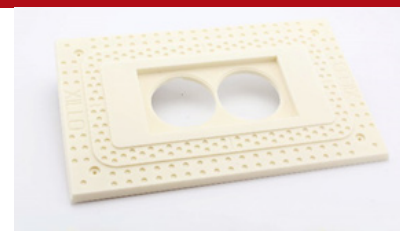

Xillo frame 1- fold plasterboard
Xillo frame 1- fold concrete
also available for 2, 3 and 4 fold

SPECIFICATIONS

COMPATIBILITY

Niko cover frame
55x55 sockets

DIMENSIONS

	MCW	GS
1V	84 x 84 x 9,5mm	90 x 90 x 7mm
2V	155 x 84 x 9,5mm	161 x 90 x 7mm
3V	226 x 84 x 9,5mm	232 x 90 x 7mm
4V	297 x 84 x 9,5mm	/