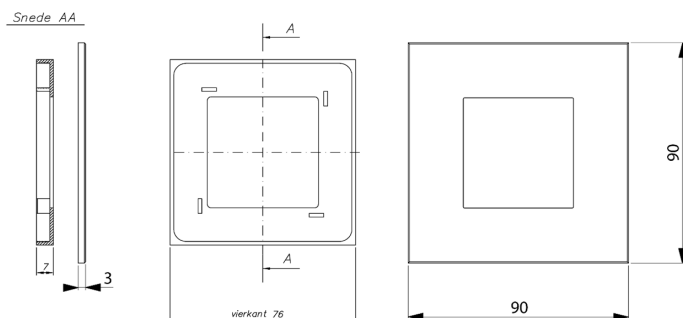

Xillo frame 1- fold plasterboard
Xillo frame 1- fold concrete
also available for 2, 3 and 4 fold

SPECIFICATIONS

COMPATIBILITY

Niko cover frame
55x55 sockets

DIMENSIONS

	MCW	GS
1V	84 x 84 x 9,5mm	90 x 90 x 7mm
2V	155 x 84 x 9,5mm	161 x 90 x 7mm
3V	226 x 84 x 9,5mm	232 x 90 x 7mm
4V	297 x 84 x 9,5mm	/