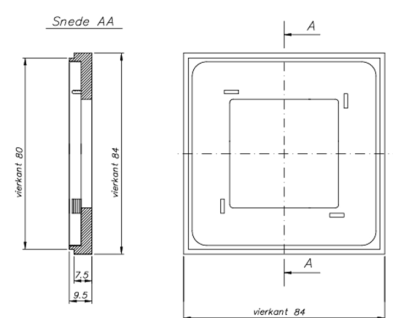

Xillo frame 1- fold plasterboard
Xillo frame 1- fold concrete
also available for 2, 3 and 4 fold

SPECIFICATIONS

COMPATIBILITY

Niko cover frame
55x55 sockets

DIMENSIONS

	MCW	GS
1V	84 x 84 x 9,5mm	90 x 90 x 7mm
2V	155 x 84 x 9,5mm	161 x 90 x 7mm
3V	226 x 84 x 9,5mm	232 x 90 x 7mm
4V	297 x 84 x 9,5mm	/