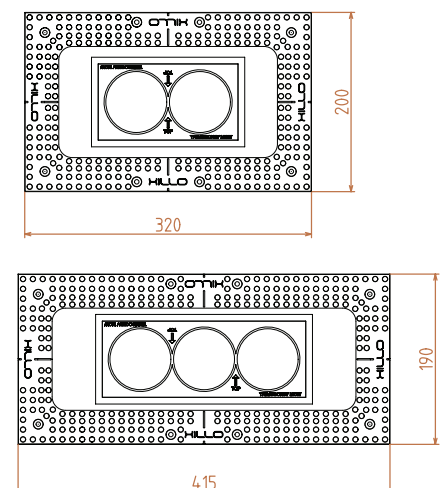

DIMENSIONS (vb. 2F, 3F)

WARRANTY | The warranty is void if the device is not correctly installed and/or connected. The damage or the defect is a result of repairs and/or changes in the device that are made by an agency or dealer (not authorised). The defect is caused because non-original and/or non-compatible accessories were connected, caused by fire, lightning, flooding or another natural calamity or accident or the defect is caused as a result of transport. The Warranty is limited to the replacement of parts we have found to be defective. The warranty does not include shipment and transport cost nor travel and labour cost.