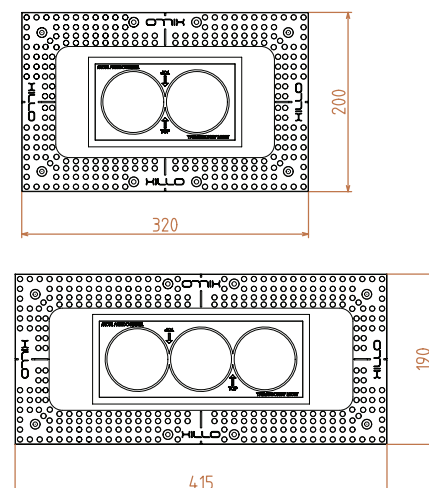

DIMENSIONS (vb. 2F, 3F)

GARANTIE | La garantie est annulée si, l'appareil n'a pas été correctement installé et/ou connecté. Le dommage ou le défaut résulte de réparations et/ou de modifications apportées à l'appareil par un organisme ou un vendeur non agréé par nos soins. Le défaut est survenu parce que des accessoires qui n'étaient pas d'origine ou compatibles ont été raccordés, a été occasionné par un incendie, le foudre, une inondation ou toute autre catastrophe naturelle ou accidentelle ou a été causé par le transport. La garantie se limite au remplacement des éléments que nous avons jugés défectueux. La garantie ne comprend pas les frais de transport et d'envoi, ni les frais main-d'œuvre et de déplacement.