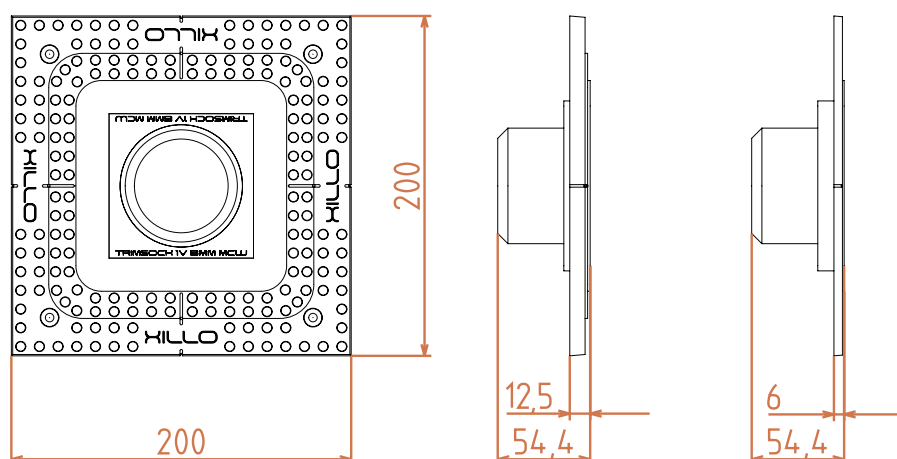

DIMENSIONS (vb. 1F)