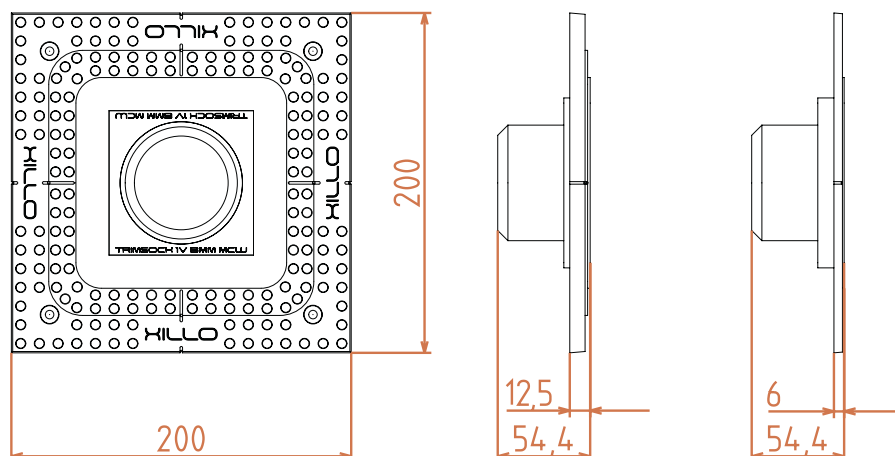

DIMENSIONS (vb. 1F)